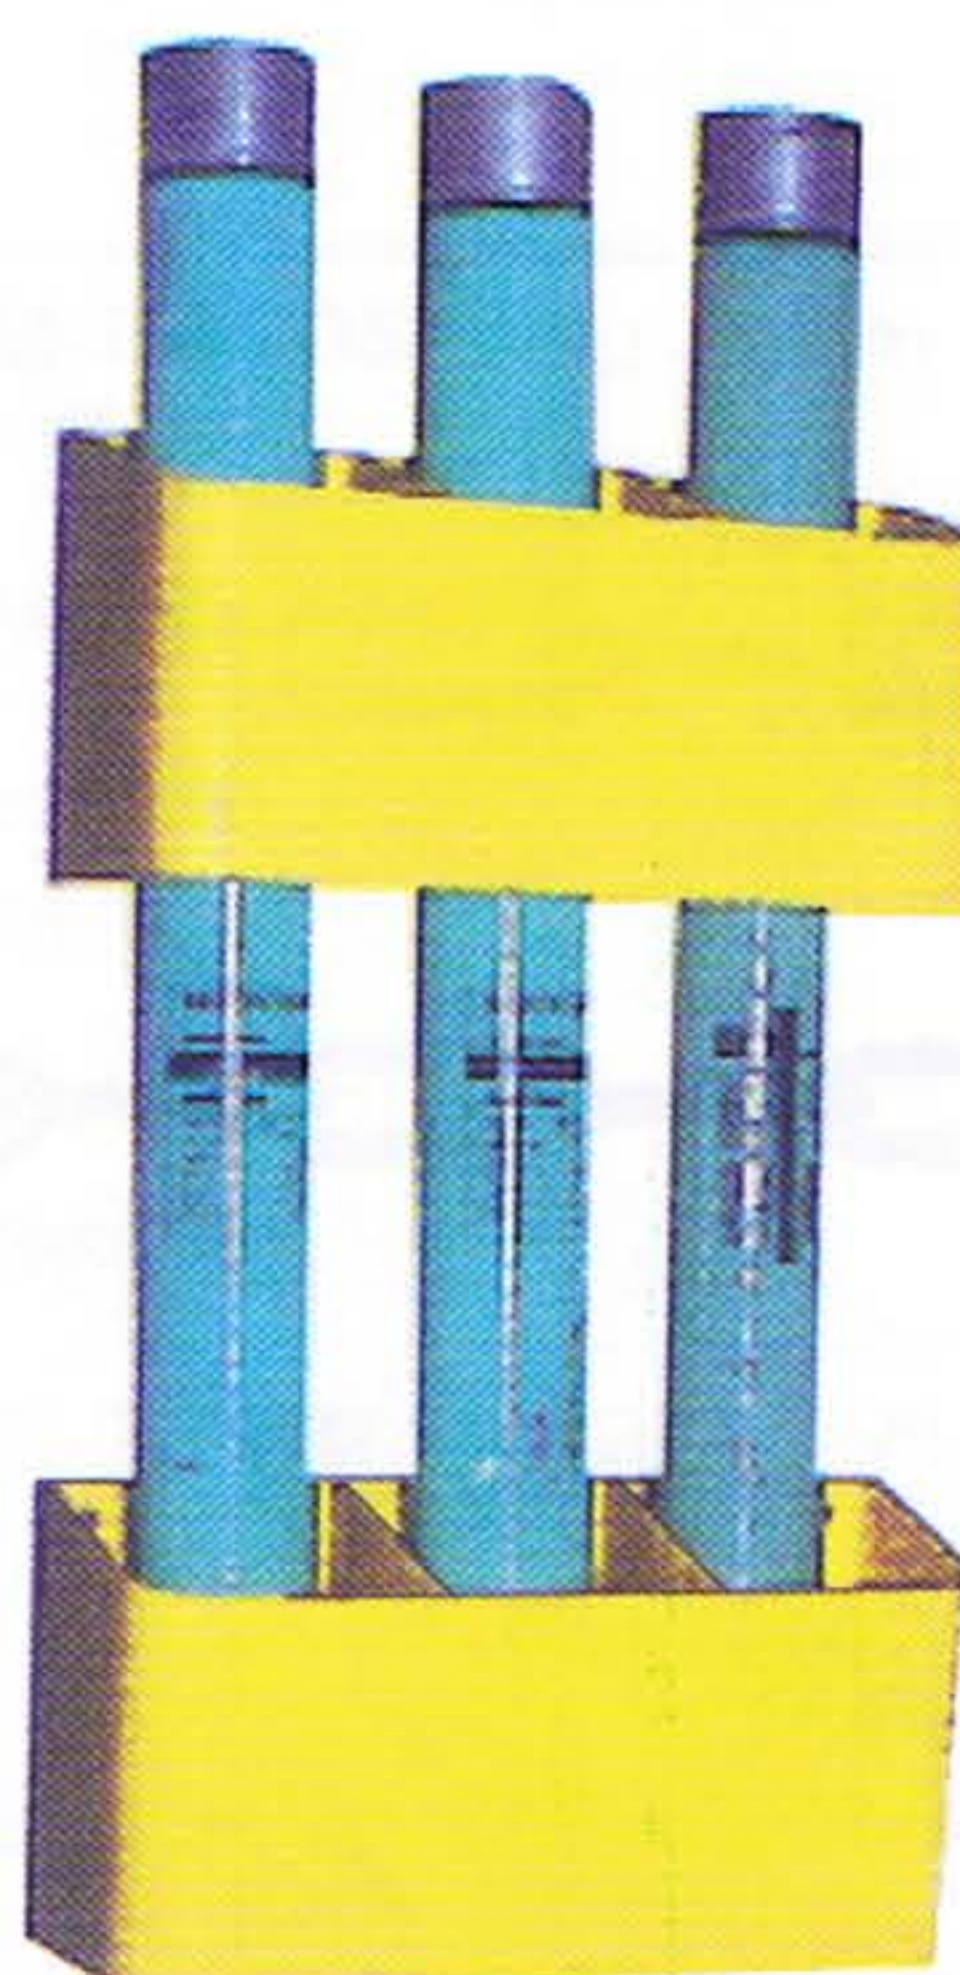

Padlocks, warning signs and delineators

Safety equipment & lamps

Short-circuiting & earthing systems

Voltage detectors and V.I.S / V.D.S

Saving kits

Intervention kits

CG-35/2

CG-30 (IEC 60903)

CT-7-25/1

CI-23

MP-42/16

MP-20

CS-45

Reference	Composition	Characteristics	Dimensions
CG-30-C	Insulating rubber gloves	26 500 V max	size 10
CG-35/2	Rubber gloves box		101 x 224 x 476 mm
CI-23	Fuse holder		90 x 240 x 260 mm
CS-45	Rescue stick	45 kV	1.65 m
CI-06-D	Wall mounted supports	Delivered with CS-45	
CT-7-25/1*	Insulating platform	24 000 V max	500 x 500 x 220 mm
MP-42/16**	Insulating MAT	≤ 26.5 kV	0.6 x 1 mm

Short-circuiting & earthing systems

Voltage detectors and V.I.S / V.D.S

Saving kits

Safety lamps

For MV indoor substations.

CD-122 Halogen lamp - Automatic switch on in case of power break
Adjustable flood beam - power beam:
5.5 W Operates: 3 hours - Weight: 1.2 kg

CD-124 Delivered with a wall mounted support
Bulb: 6 W/12 W
Operates: 1 hour (12 W), 2 hours (6 W)
Rechargeable on 230 V 50/60 Hz
3 positions switch: Off, 6 W, 12 W
100 x 190 x 220 mm - Weight: 1.9 kg