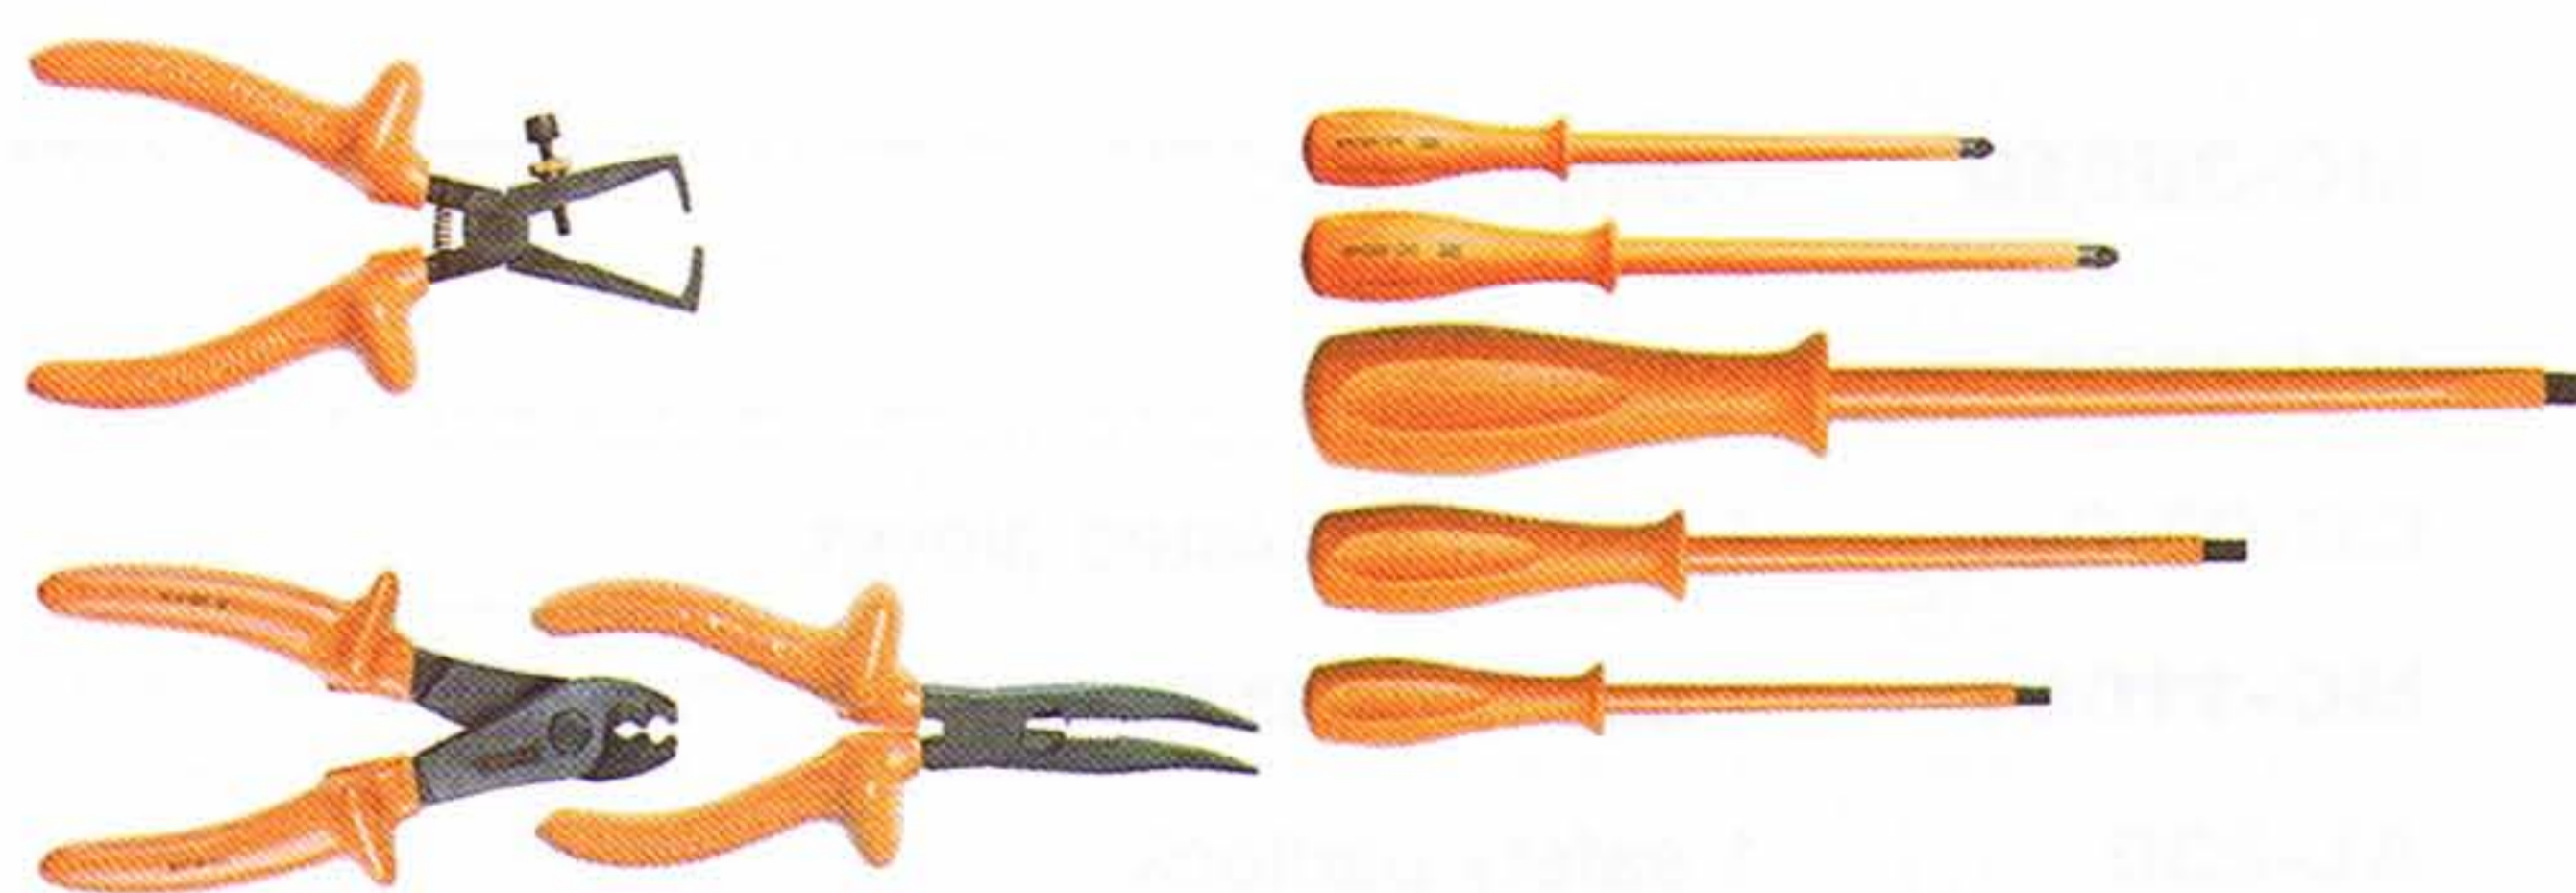

Insulated tools

Tool sets

Screwdrivers

Pliers

Cutters and pliers

Wrenches, spanners and sockets

Tool sets

Below 1000V

Tool bag

For intervention works, strong waterproof, canvas reinforced bottom, large capacity of storage, shoulder strap.

Reference	Characteristics	Weight (Kg)
M-87370	440 x 330 x 160 mm	1 100

Tool bag

Black grained leather with handle. The interior includes: a pocket, a separation which forms a tool tray and a fold-down tool tray.

Reference	Characteristics	Weight (Kg)
MO-34	410 x 280 x 150 mm	3 200

Insulated tool kits

For the most common operations, CATU proposes 4 kits of ISOMIL handtools.

Reference	Composition
KIT-03	MO-65242 Pozidriv screwdriver* N°1 4.5 x 80 mm
	MO-65244 Pozidriv screwdriver N°2 6 x 100 mm
	MO-65204 Flat blade screwdriver 3.5 x 100 mm
	MO-65206 Flat blade screwdriver 5.5 x 125 mm
	MO-65209 Flat blade screwdriver 8 x 175 mm

Reference	Composition
KIT-07	MO-66002 Universal pliers overall length 180 mm
	MO-66502 Water pump pliers overall length 250 mm
	MO-67302 End stripping pliers overall length 160 mm
	MO-66402 Bent snipe nose pliers overall length 160 mm
	MO-67500 Cable cutter overhall length 170 mm

Reference	Composition
KIT-04	MO-65242 Pozidriv screwdriver* N°1 4.5 x 80 mm
	MO-65244 Pozidriv screwdriver N°2 6 x 100 mm
	MO-65204 Flat blade screwdriver 3.5 x 100 mm
	MO-65206 Flat blade screwdriver 5.5 x 125 mm
	MO-65209 Flat blade screwdriver 8 x 175 mm
	MO-67302 End stripping pliers overall length 160 mm
	MO-66402 Bent snipe nose pliers overall length 160 mm
MO-67500 Cable cutter overhall length 170 mm