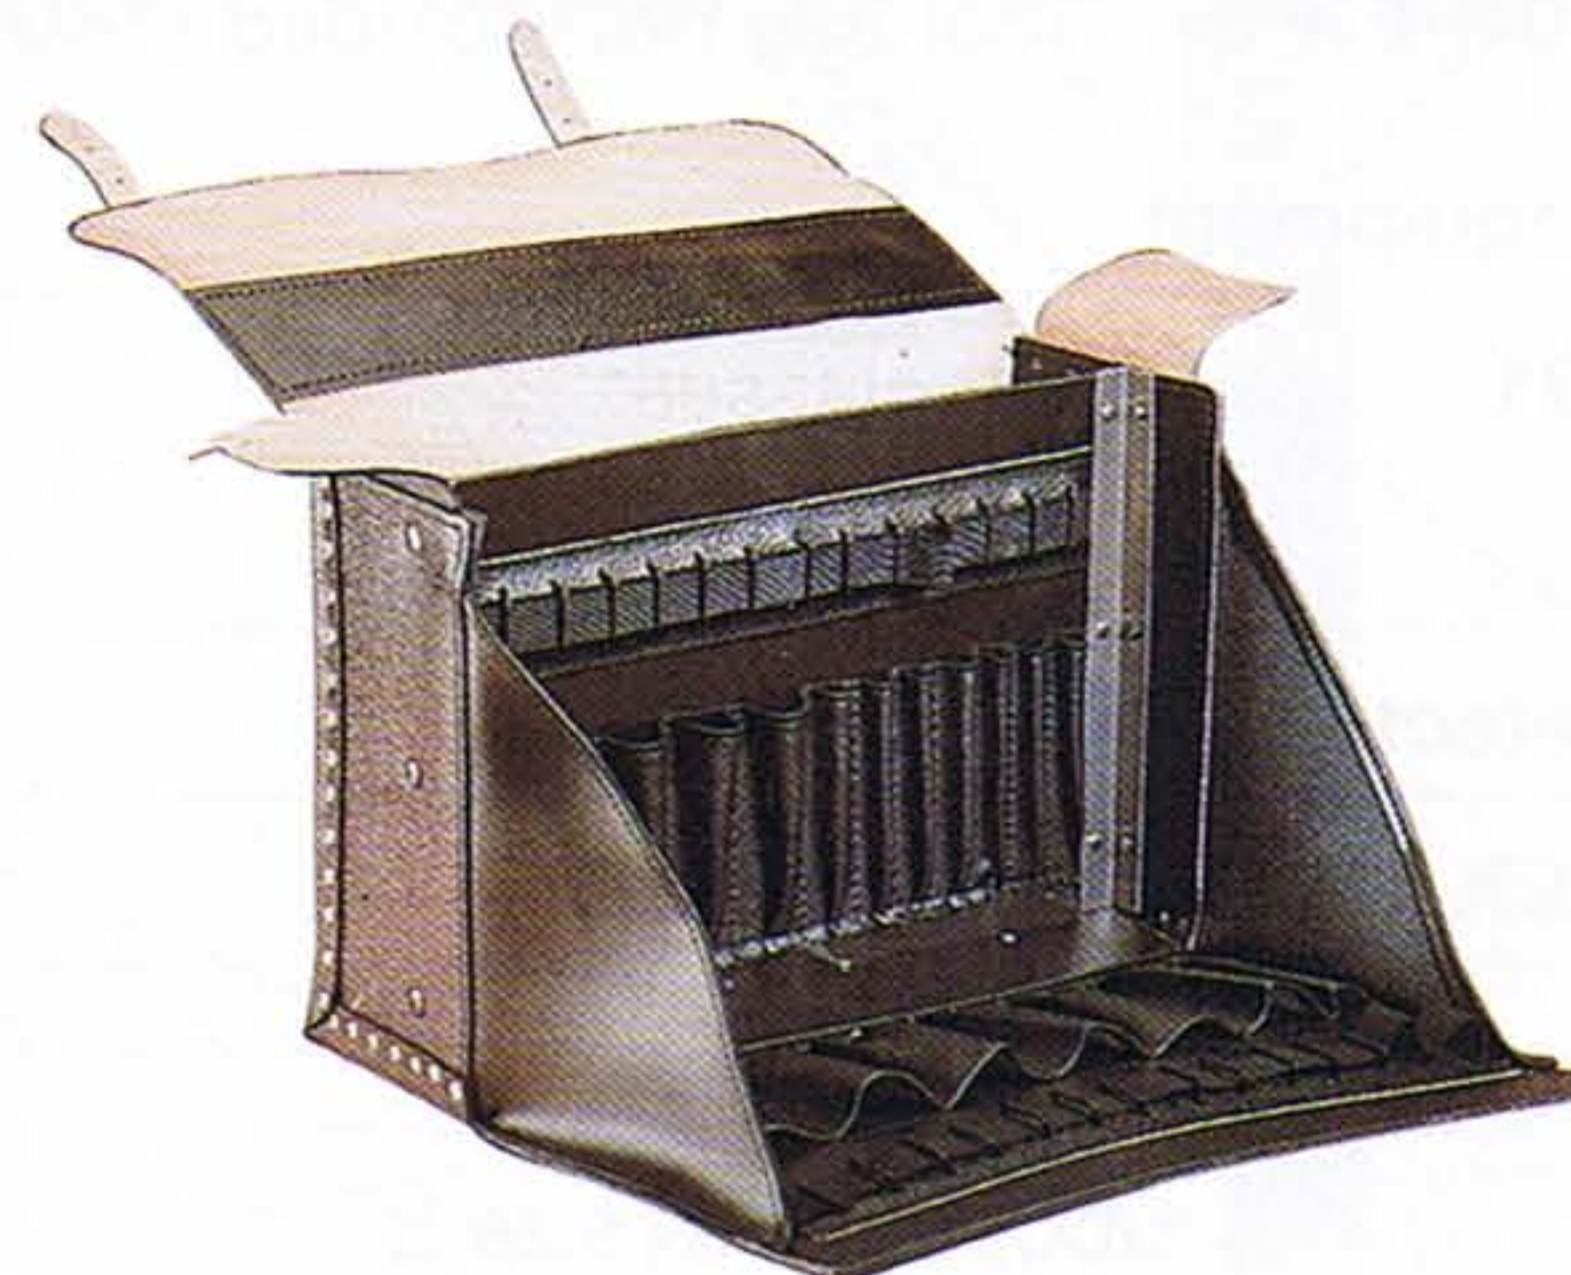

Tool bag

For intervention works, strong waterproof, canvas reinforced bottom, large capacity of storage, shoulder strap.

Reference	Characteristics	Weight (Kg)
M-87370	440 x 330 x 160 mm	1 100

Tool bag

Black grained leather with handle. The interior includes: a pocket, a separation which forms a tool tray and a fold-down tool tray.

Reference	Characteristics	Weight (Kg)
MO-34	410 x 280 x 150 mm	3 200

Insulated tool kits

For the most common operations, CATU proposes 4 kits of ISOMIL handtools.

Reference	Composition
KIT-03	MO-65242 Pozidriv screwdriver* N°1 4.5 x 80 mm
	MO-65244 Pozidriv screwdriver N°2 6 x 100 mm
	MO-65204 Flat blade screwdriver 3.5 x 100 mm
	MO-65206 Flat blade screwdriver 5.5 x 125 mm
	MO-65209 Flat blade screwdriver 8 x 175 mm