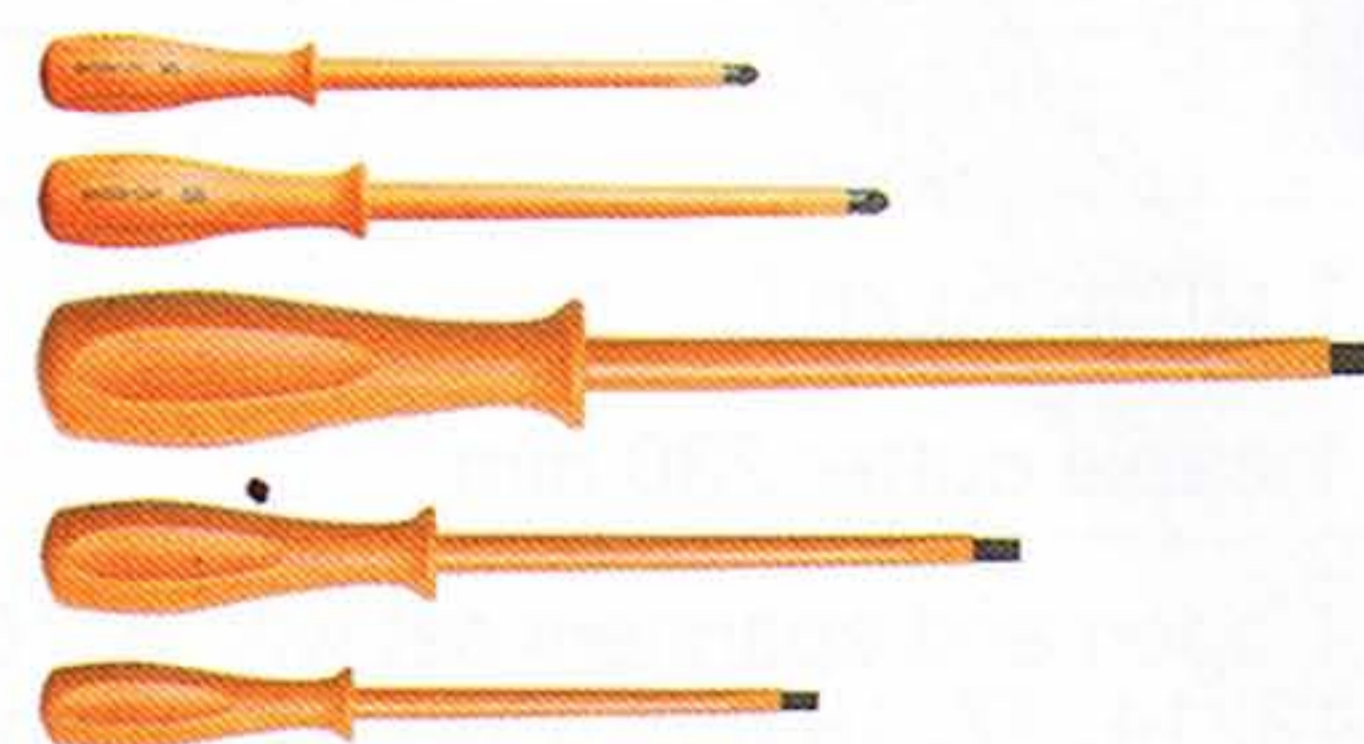

Insulated tools

Tool sets

Screwdrivers

Pliers

Cutters and pliers

Wrenches, spanners and sockets

Tool sets

Below 1000V

Tool bag

For intervention works, strong waterproof, canvas reinforced bottom, large capacity of storage, shoulder strap.

Reference	Characteristics	Weight (Kg)
M-87370	440 x 330 x 160 mm	1 100

Tool bag

Black grained leather with handle. The interior includes: a pocket, a separation which forms a tool tray and a fold-down tool tray.

Reference	Characteristics	Weight (Kg)
MO-34	410 x 280 x 150 mm	3 200

Insulated tool kits

For the most common operations, CATU proposes 4 kits of ISOMIL handtools.

Reference	Composition
KIT-03	MO-65242 Pozidriv screwdriver* N°1 4.5 x 80 mm
	MO-65244 Pozidriv screwdriver N°2 6 x 100 mm
	MO-65204 Flat blade screwdriver 3.5 x 100 mm
	MO-65206 Flat blade screwdriver 5.5 x 125 mm
	MO-65209 Flat blade screwdriver 8 x 175 mm

Reference	Composition
KIT-07	MO-66002 Universal pliers overall length 180 mm
	MO-66502 Water pump pliers overall length 250 mm
	MO-67302 End stripping pliers overall length 160 mm
	MO-66402 Bent snipe nose pliers overall length 160 mm
	MO-67500 Cable cutter overhall length 170 mm

Reference	Composition
KIT-04	MO-65242 Pozidriv screwdriver* N°1 4.5 x 80 mm
	MO-65244 Pozidriv screwdriver N°2 6 x 100 mm
	MO-65204 Flat blade screwdriver 3.5 x 100 mm
	MO-65206 Flat blade screwdriver 5.5 x 125 mm
	MO-65209 Flat blade screwdriver 8 x 175 mm
	MO-67302 End stripping pliers overall length 160 mm
	MO-66402 Bent snipe nose pliers overall length 160 mm
MO-67500 Cable cutter overhall length 170 mm