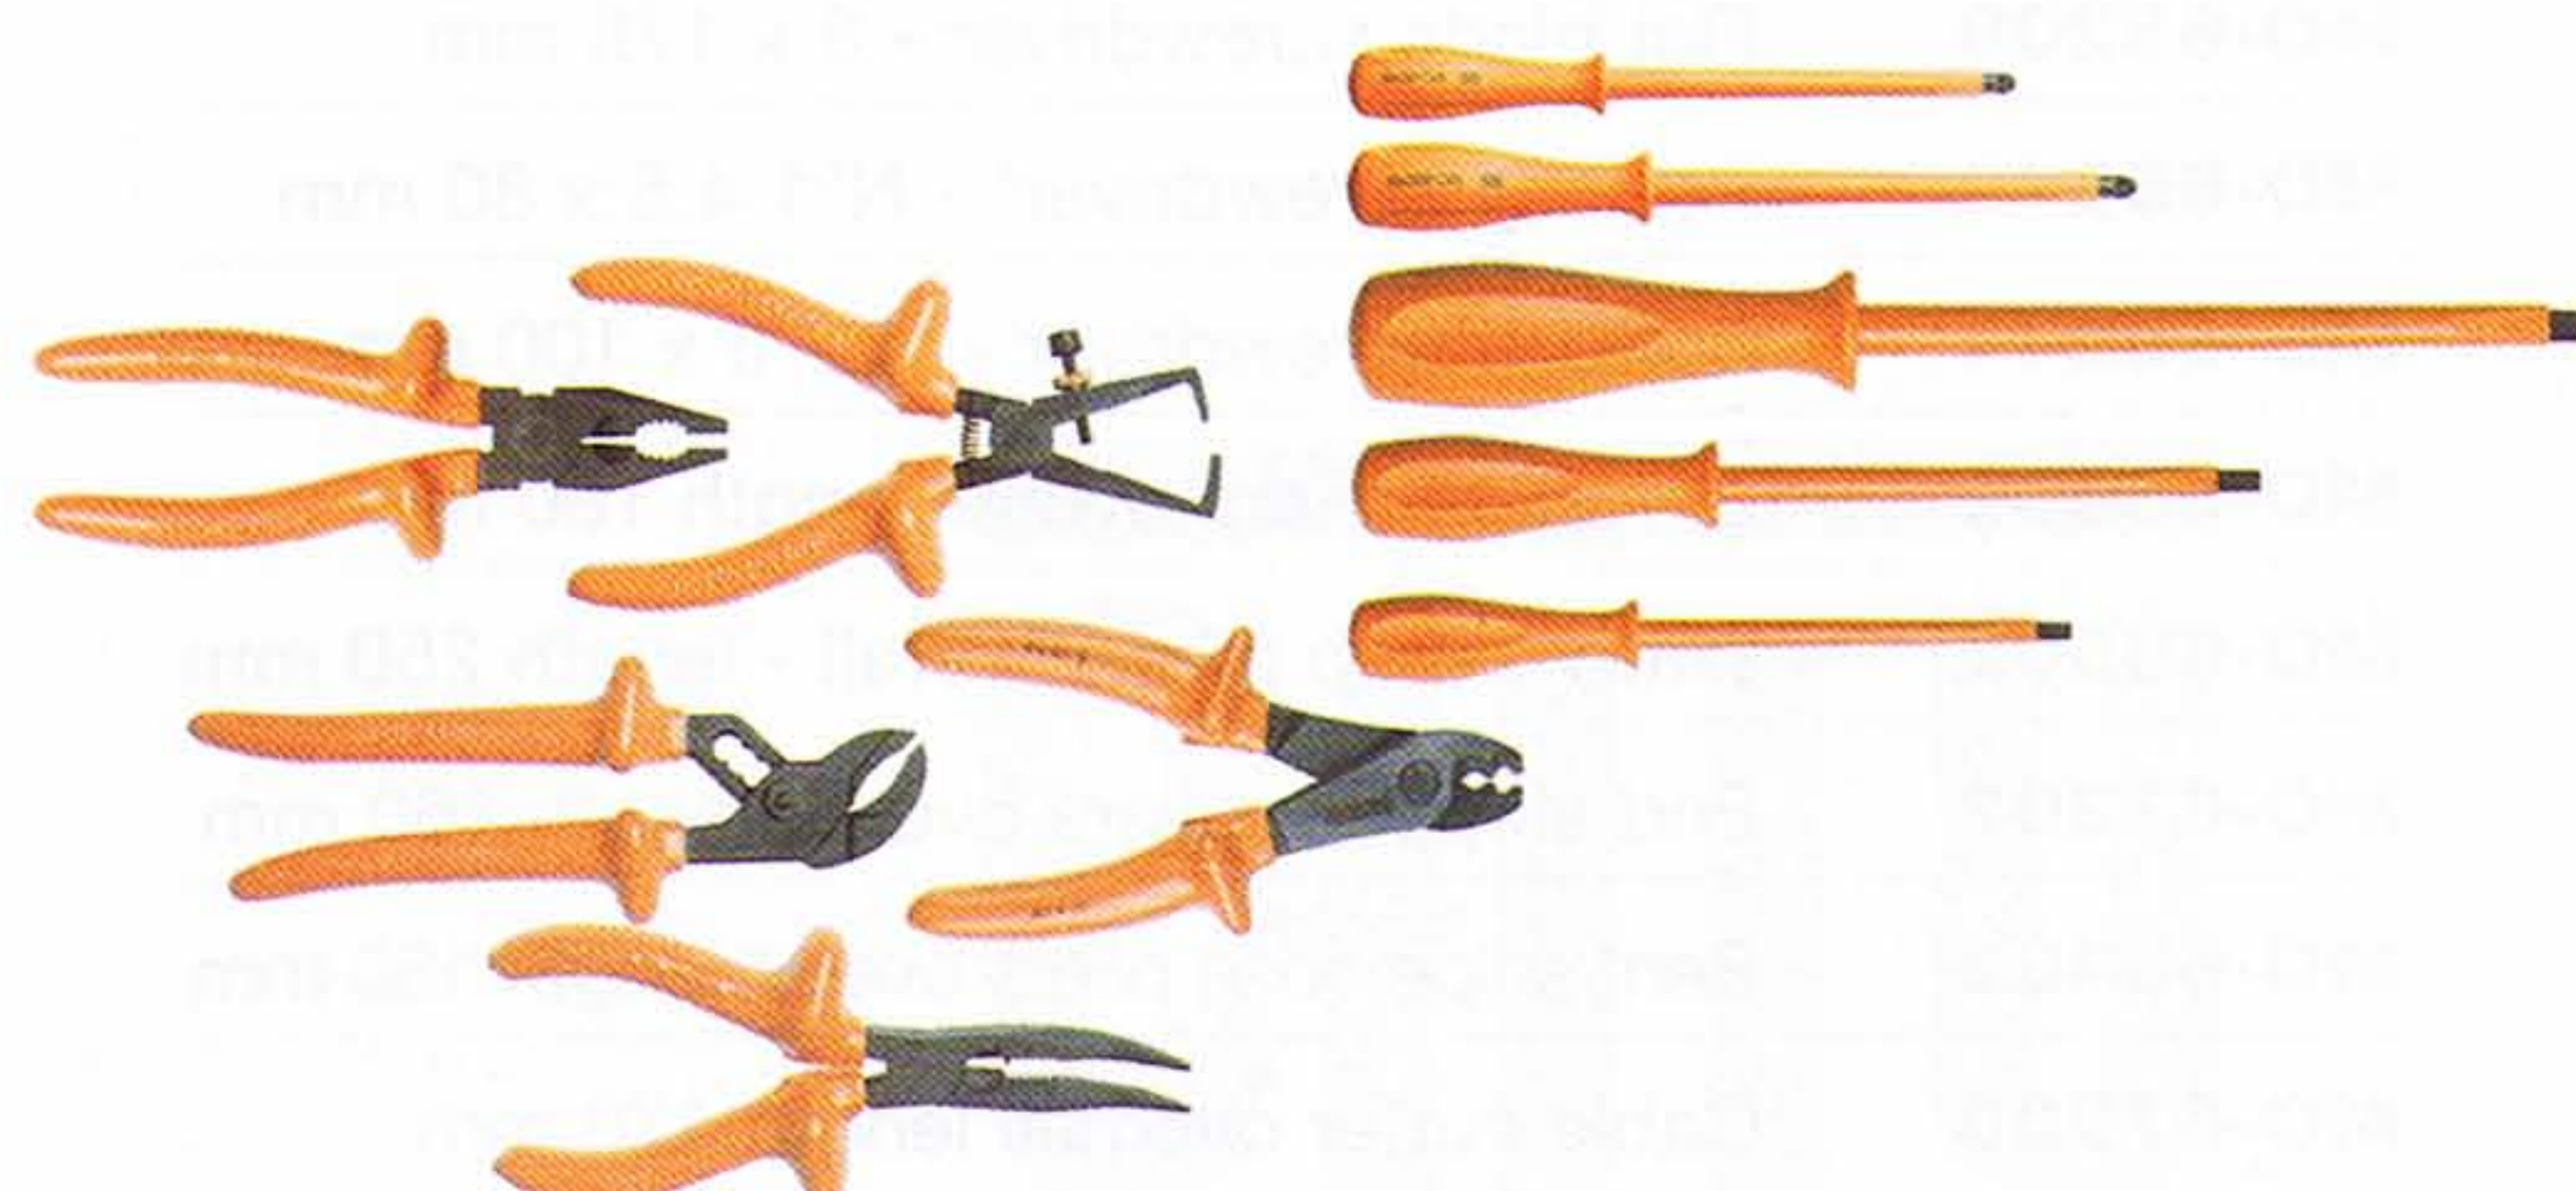

Insulated tools

Tool sets

Screwdrivers

Pliers

Cutters and pliers

Wrenches, spanners and sockets

Tool sets

Below 1000V

Tool bag

For intervention works, strong waterproof, canvas reinforced bottom, large capacity of storage, shoulder strap.

Reference	Characteristics	Weight (Kg)
M-87370	440 x 330 x 160 mm	1 100

Tool bag

Black grained leather with handle. The interior includes: a pocket, a separation which forms a tool tray and a fold-down tool tray.

Reference	Characteristics	Weight (Kg)
MO-34	410 x 280 x 150 mm	3 200

Insulated tool kits

For the most common operations, CATU proposes 4 kits of ISOMIL handtools.

Reference	Composition
KIT-03	MO-65242 Pozidriv screwdriver* N°1 4.5 x 80 mm
	MO-65244 Pozidriv screwdriver N°2 6 x 100 mm
	MO-65204 Flat blade screwdriver 3.5 x 100 mm
	MO-65206 Flat blade screwdriver 5.5 x 125 mm
	MO-65209 Flat blade screwdriver 8 x 175 mm

Reference	Composition
KIT-07	MO-66002 Universal pliers overall length 180 mm
	MO-66502 Water pump pliers overall length 250 mm
	MO-67302 End stripping pliers overall length 160 mm
	MO-66402 Bent snipe nose pliers overall length 160 mm
	MO-67500 Cable cutter overhall length 170 mm

Reference	Composition
KIT-04	MO-65242 Pozidriv screwdriver* N°1 4.5 x 80 mm
	MO-65244 Pozidriv screwdriver N°2 6 x 100 mm
	MO-65204 Flat blade screwdriver 3.5 x 100 mm
	MO-65206 Flat blade screwdriver 5.5 x 125 mm
	MO-65209 Flat blade screwdriver 8 x 175 mm
	MO-67302 End stripping pliers overall length 160 mm
	MO-66402 Bent snipe nose pliers overall length 160 mm
MO-67500 Cable cutter overhall length 170 mm