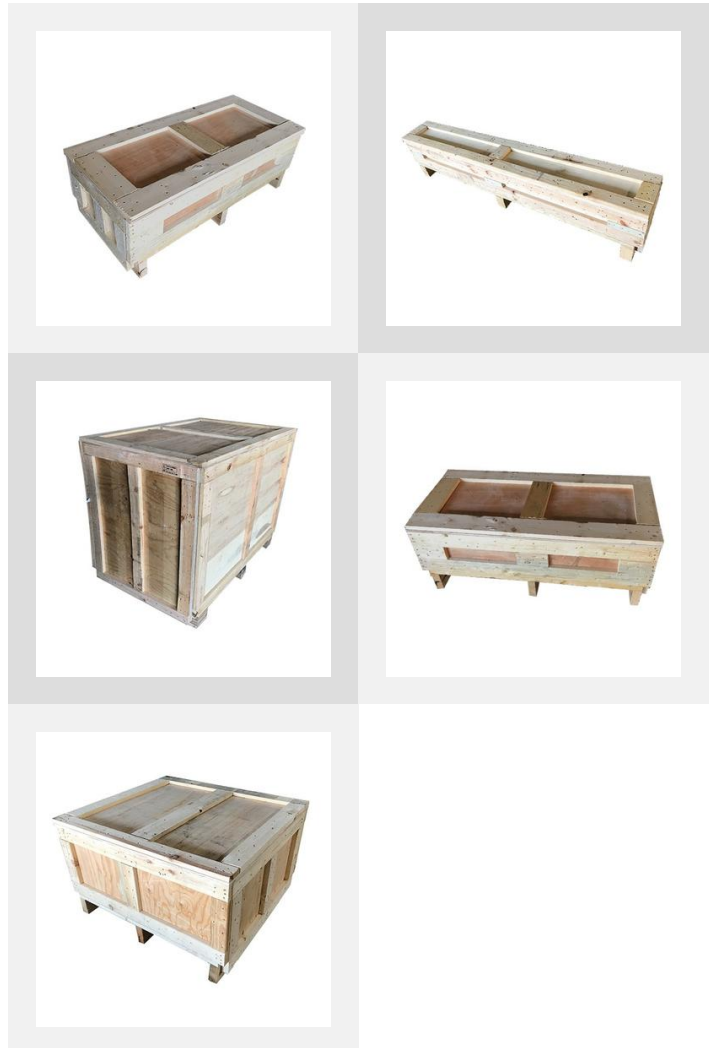

100% Plywood Case

Material..... Plywood
Color..... Natural Color
Feature..... Recyclable
Size..... Customize Size

Description

100% Plywood Case with discharged cover

Customized Size Wooden Case

Material..... Wood
Color..... Natural Color
Feature..... Recyclable
Size..... Customize Size

100% Plywood 4 Way Pallet

Material.....Plywood
 Entry Type.....4 Way
 Color.....Natural Color
 Feature.....Recyclable
 Size.....Customize Size

4 Way Block Wooden Pallet

Material.....Wood
 Entry Type.....4-Way
 Color.....Natural Color
 Feature.....Recyclable
 Size.....Customize Size

4 Way Block Wooden Pallet

Material.....Wood
 Entry Type.....4-Way
 Color.....Natural Color
 Feature.....Recyclable
 Size.....Customize Size

2 Way Wooden Runner Pallet

Material.....Wood
 Entry Type.....2-Way
 Color.....Natural Color
 Feature.....Recyclable
 Size.....Customize Size