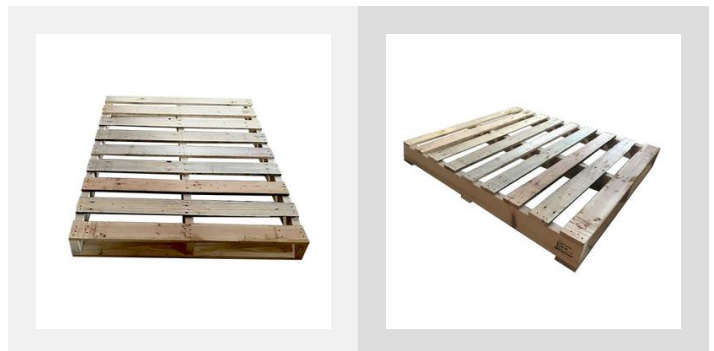

100% Plywood Case

Material..... Plywood
Color..... Natural Color
Feature..... Recyclable
Size..... Customize Size

Description

100% Plywood Case with discharged cover

Customized Size Wooden Case

Material..... Wood
Color..... Natural Color
Feature..... Recyclable
Size..... Customize Size

100% Plywood 4 Way Pallet

Material.....Plywood
 Entry Type.....4 Way
 Color.....Natural Color
 Feature.....Recyclable
 Size.....Customize Size

4 Way Block Wooden Pallet

Material.....Wood
 Entry Type.....4-Way
 Color.....Natural Color
 Feature.....Recyclable
 Size.....Customize Size

4 Way Block Wooden Pallet

Material.....Wood
 Entry Type.....4-Way
 Color.....Natural Color
 Feature.....Recyclable
 Size.....Customize Size

2 Way Wooden Runner Pallet

Material.....Wood
 Entry Type.....2-Way
 Color.....Natural Color
 Feature.....Recyclable
 Size.....Customize Size