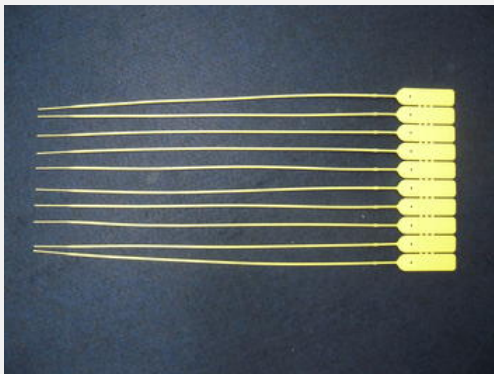

Tubing Sockets

Description

Contract Manufacturing. Component for water piping joints.

Speaker box

Safety Cable tie

Production tray

Production Basket

Plant Pot

LED Light Cover

Cup and Tumbler

Connector Holder

Automotive Instrument Panel - Glove Box

Automotive Instrument Panel - Cover Column

Automotive Instrument Panel - Cover Column Upper

Agriculture equipment

Remote Control Casing