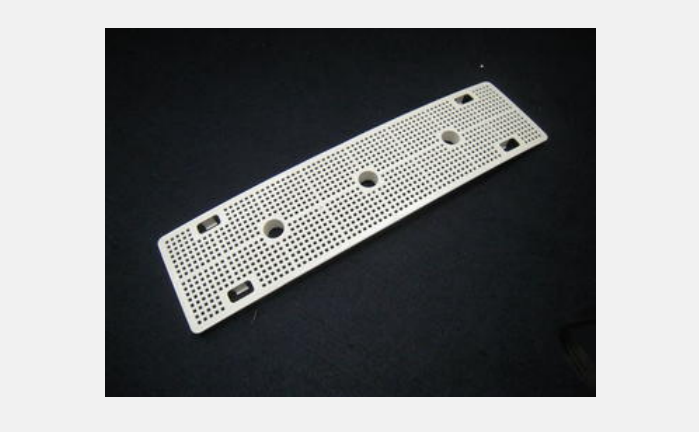

LED Light Cover

Cup and Tumbler

Connector Holder

Automotive Instrument Panel - Glove Box

Automotive Instrument Panel - Cover Column

Automotive Instrument Panel - Cover Column Upper

Agriculture equipment

Remote Control Casing