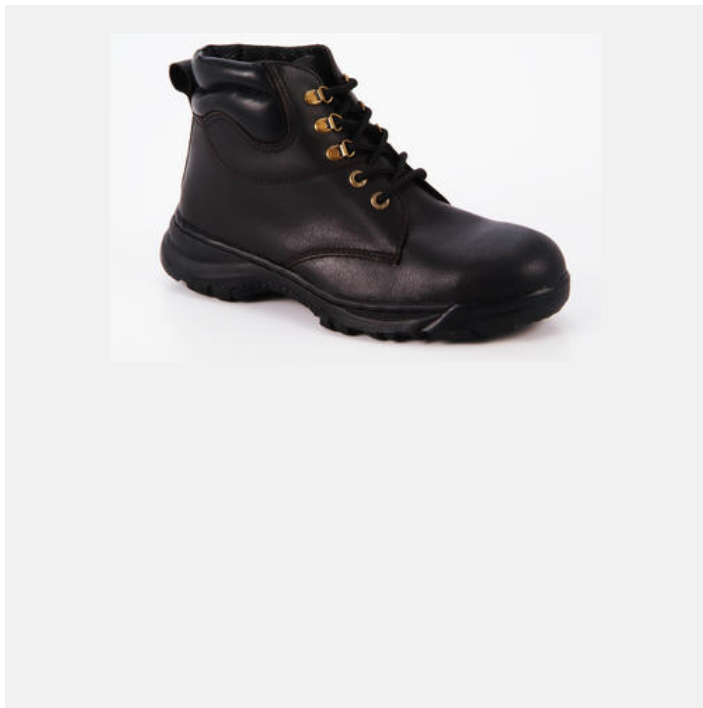

TS 1333

3" Lace-up Shoe in Navi Blue c/w S.T.C.

Executive Series - TS 1332

Description

TS 1332

3" Lace-up Shoe in Black Colour c/w S.T.C.

TS 1118

3" Lace-up Shoe in Black Colour w/o Toe Cap