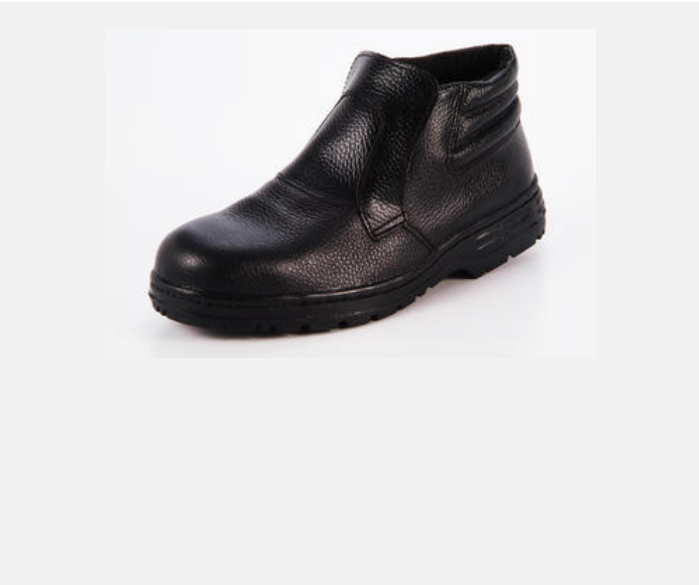

Work Series - TS 502

Description

TS 502
5" Slip-on Boot in Black
Barton Print c/w S.T.C.

Work Series -TS 702

Description

TS 702
7" Zip-up High Leg Boot in
Black Barton Print c/w S.T.C.