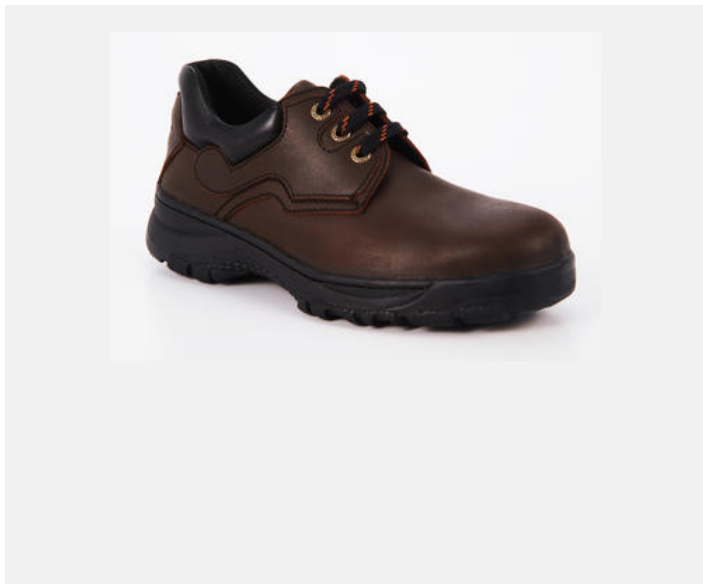

Executive Series - TS 1531

Description

TS 1531

5" Lace-up Boot in Suede Khaki c/w S.T.C.

Executive Series - TS 1431

Description

TS 1431

4" Lace-up Shoe in Suede Beige
c/w S.T.C.