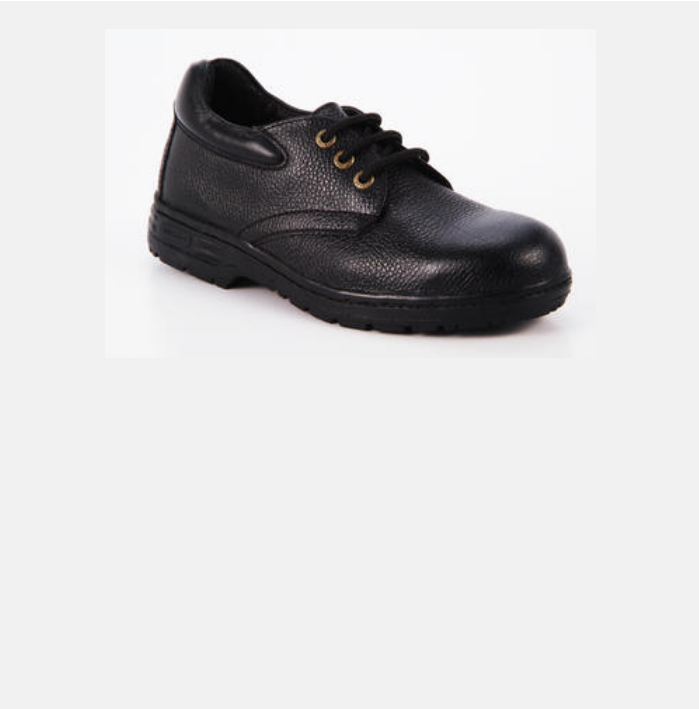

Work Series - TS 311

Description

TS 311

3" Lace-up Shoe in Black
Barton Print c/w S.T.C.

Work Series - TS 321

Description

TS 321
3" Lace-up Shoe in Black
Barton Print c/w S.T.C

Work Series - TS301W