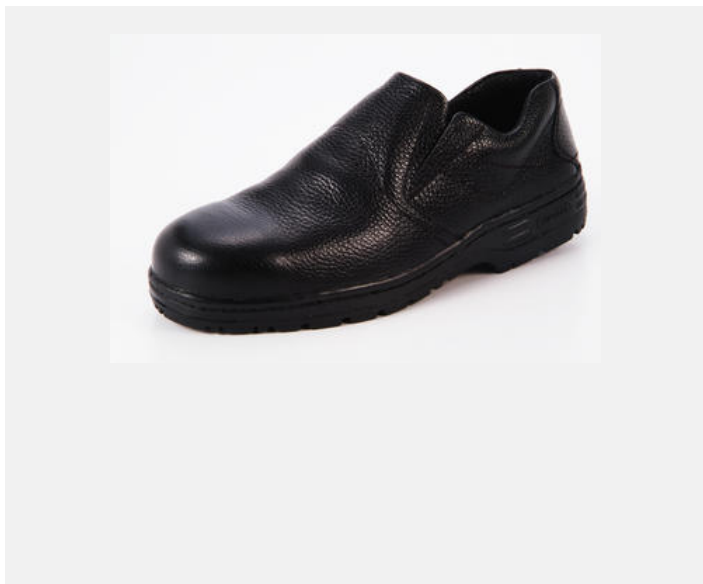

Work Series - TS 303

Description

TS 303

3" Slip-on Shoe in Black
Barton Print c/w S.T.C.

Work Series - TS 311

Description

TS 311

3" Lace-up Shoe in Black
Barton Print c/w S.T.C.