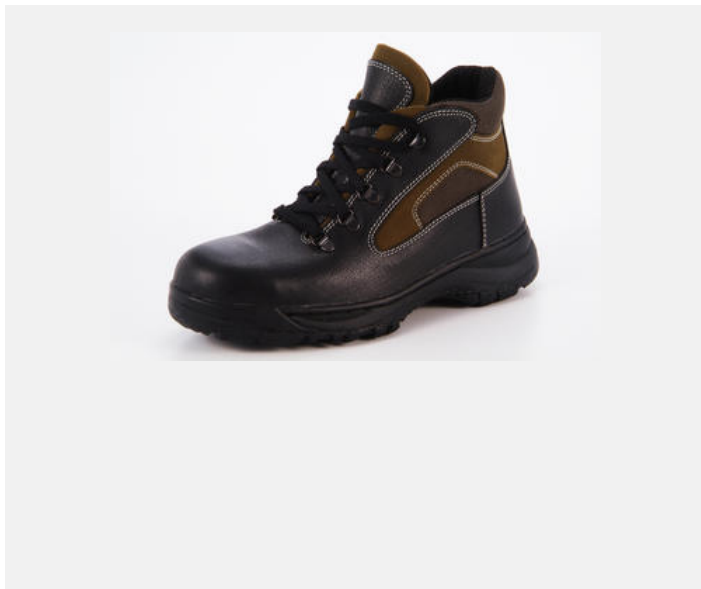

Executive Series - TS 1511

Description

TS 1511

5" Lace-up Boot in Suede Khaki c/w S.T.C.

Executive Series - TS 1521

Description

TS 1521

5" Lace-up Boot in Black Colour c/w S.T.C.