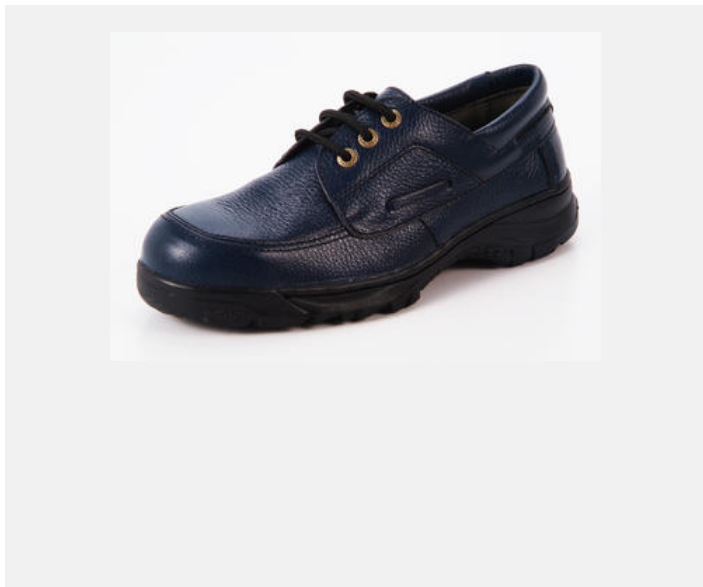

Executive Series - TS 1334

Description

TS 1334
3" Lace-up Shoe in Waxy Black c/w S.T.C.

Executive Series - TS 1333

Description

TS 1333
3" Lace-up Shoe in Nubuck Khaki c/w S.T.C.

Executive Series - TS 1333

Description