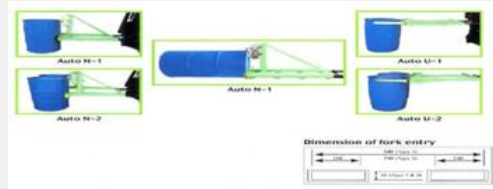

Drum Grinder

Description

Drum Grinder

Lockout / Tagout Steel Station

Description

- Steel with yellow powder coated.
- Adjustable Shelves (2 pcs).
- Clear Fascia.
- Dimension : 16" H x 14" W x 6" H.