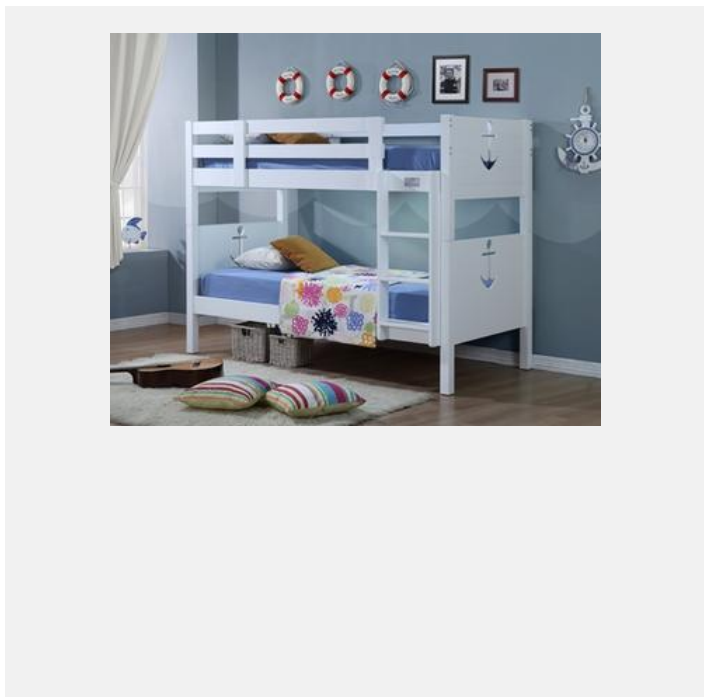

white and whitewash.....0.3200

Description

Tulip Single Bed

2026 L x 972 D x 1080 H

White

0.2640

Tulip King Single Bed

2026 L x 1122 D x 1080 H

white and whitewash

0.3200

	Tulip Single Bed 2026 L x 972 D x 1080 H	White	0.2640
	Tulip King Single Bed 2026 L x 1122 D x 1080 H	White	0.3200

Sailor Bunk Bed

- Sailor Single Bunk..... 2056 L x 992 D x 1635 H
- Sailor 4 drawer tallboy860 L x 400 D x 1080 H
- Sailor Study desk1200 L x 600 D x 750 H
- Sailor Bedside table470 L x 400 D x 493 H

Lexi Collection

Description

Lexi Single Bed

2100 L x 980 D x 1000 H

Lexi King Single bed

2100 L x 1130 D x 1000 H

Lexi Double Bed

2100 L x 1430 D x 1000 H