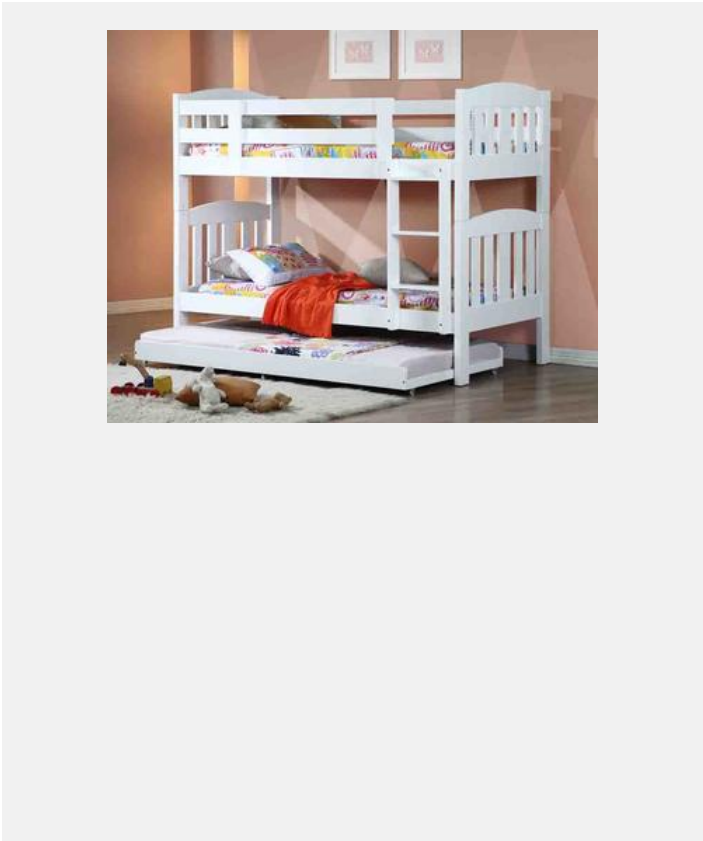

2030 L x 1257 D x 1700 H

Colour: White

m3: 0.6165

Single trundle

1900 L x 940 D x 155 H

Colour: White

m3: 0.0500