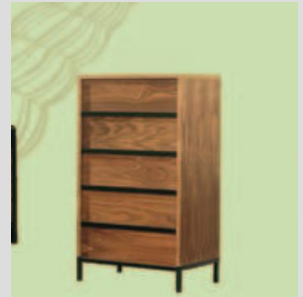

Windsor Nightstand

500 L x 380 D x 550 H
 walnut
 0.1500

Windsor 5 Drawer Tallboy

730 L x 500 D x 1250 H
 walnut
 0.5700

Windsor 6 Drawer Chest

1460 L x 500 D x 822 H
 walnut
 0.7400

Auburn Bedroom Series

Description