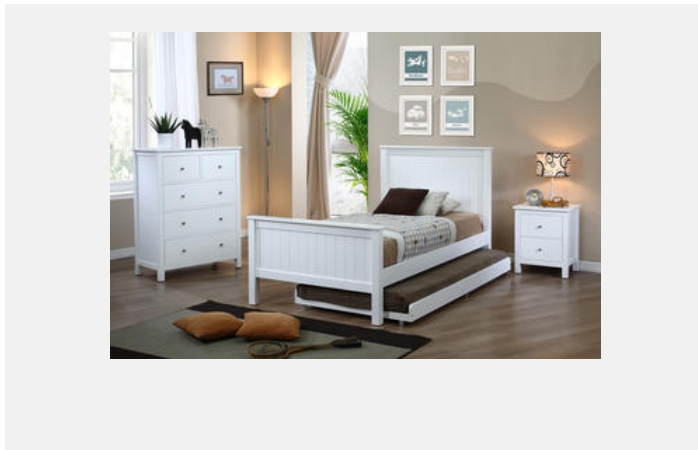

Hamilton 5 Drawer Dresser

995 L x 470 D x 1080 H

Hestia King Single Bed

Description

Hestia Single Bed

2020L x 996 D x 1068 H
white
0.2609

Hestia King Single Bed

2020 L x 1146 D x 1068 H
white
0.2950

Camden Bedroom

Description

Camden Nightstand

490 L x 395 D x 608 H
white
0.1725

Camden 4 Drawer Dreser

995 L x 465 D x 890 H
white
0.5132

Camden 6 Drawer Chest

1250 L x 495 D x 830 H
white
0.6471

Camden 5 Drawer Tallboy

870 L x 450 D x 1158 H
White
0.5676

Cleon Bunk Bed

Description

Cleon Single Bunk bed

2030 L x 992 D x 1700 H
Colour: White
m3: 0.4895

Cleon king Single Bunk bed