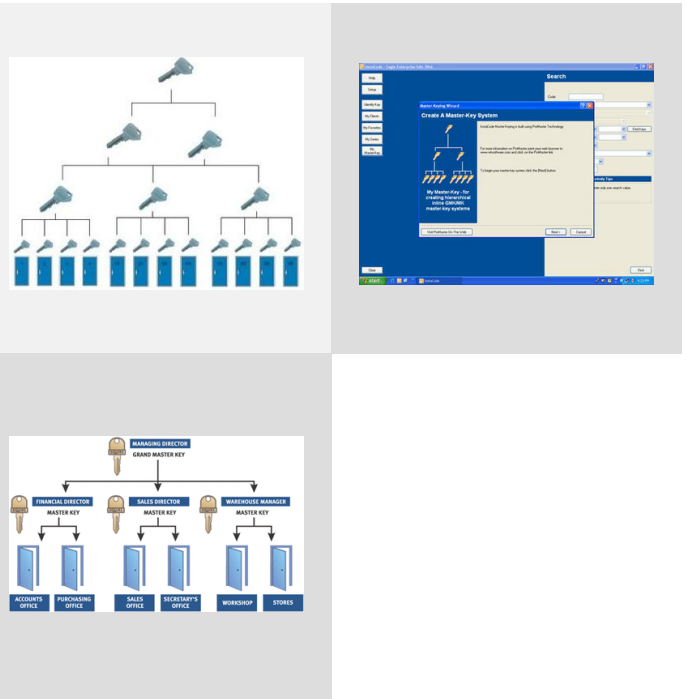

## Master Key System

Category .....Eagle Services

### Description

A Master Key is designed to open a set of several locks. These locks also have keys which are specific to each one (the change key) and cannot open any of the others in the set. Locks which have master keys have a second set of the mechanism used to open them which is identical to all of the others in the set of locks. For example, master keyed pin tumbler locks will have two shear points at each pin position, one for the change key and one for the master key. A far more secure (and more expensive) system has two cylinders in each lock, one for the change key and one for the master key.

Larger organizations, with more complex "grandmaster key" systems, may have several masterkey systems where the top level grandmaster key works in all of the locks in the system.

A practical attack exists to create a working master key for an entire system given only access to a single master-keyed lock and its associated key. This is described in Cryptology and Physical Security: Rights Amplification in Master-Keyed Mechanical Locks